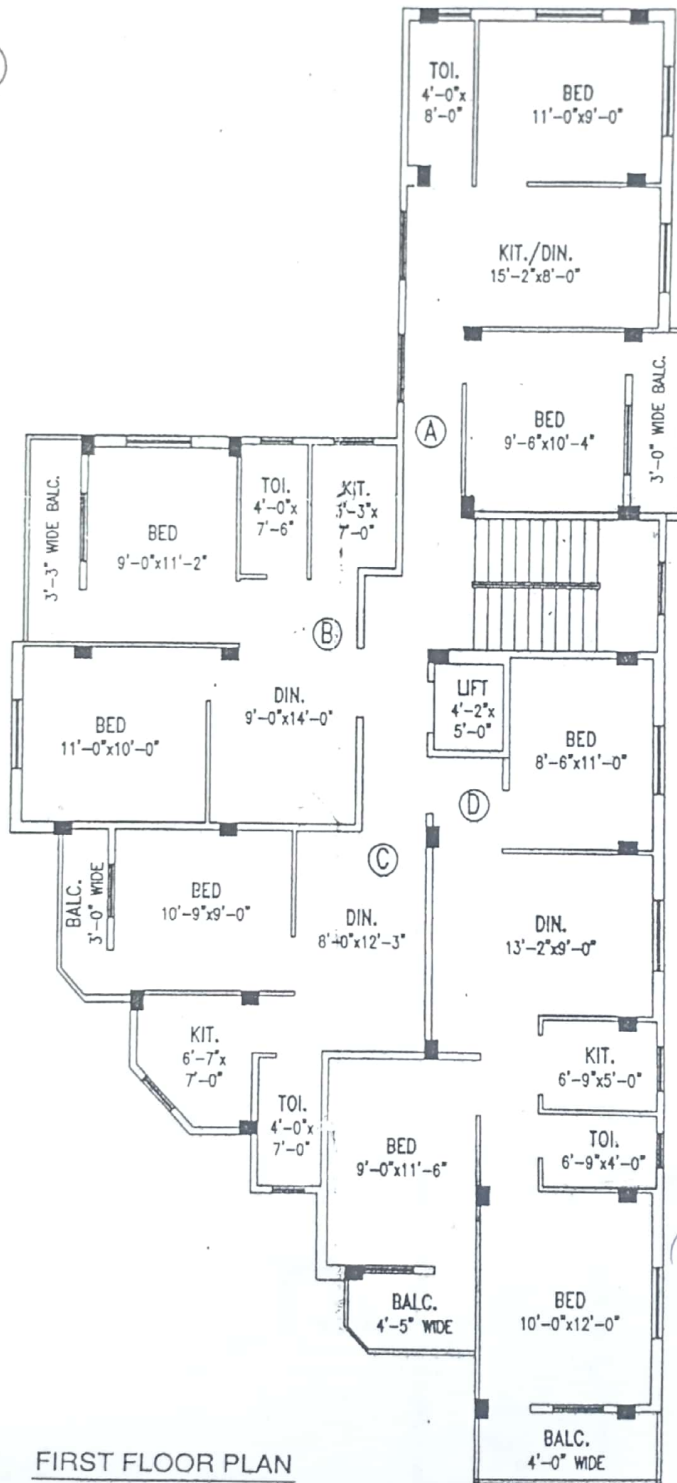

2882 sqt

267.84 sqm

Area Statement of Land and Building

<u>Total Build up Area</u>	<u>Total carpet Area</u>	<u>Total Cover Area</u>
10737 sqt	6402 sqt	8590 sqt
997.86 sq.m	594.98 sq.m	798.32 sq.m

DEB REALITY

Subraj Mukherjee
Proprietor

FLAT AREA								
FLAT MKD.	FLAT TYP.	CARPET AREA (SFT.)	BALC. AREA (SFT.)	COV. AREA (SFT.)	COM. AREA (SFT.)	TOTAL COV. AREA (SFT.)	SUPER-BUILT AREA (25%)	TOTAL SALABLE AREA (SFT.)
(A)	2BHK	340	27	395	50	445	111	556
(B)	2BHK	393	24	460	60	520	130	650
(C)	1BHK	306	22	367	47	414	104	518
(D)	1BHK	225	00	256	33	289	73	362
(E)	1BHK	222	72	326	00	326	82	408

GROUND FLOOR PLAN

DEB REALITY
Debnaj Mukherjee
 Proprietor

FLAT AREA								
FLAT MKD.	FLAT TYP.	CARPET AREA (SFT.)	BALC. AREA (SFT.)	COV. AREA (SFT.)	COM. AREA (SFT.)	TOTAL COV. AREA (SFT.)	SUPER-BUILT AREA (25%)	TOTAL SALABLE AREA (SFT.)
(A)	2-R	390	30	480	42	522	130	652
(B)	2-R	400	35	485	43	528	132	660
(C)	2-R	277	27	350	31	381	95	476
(D)	2-R	556	73	706	64	770	192	962

FIRST FLOOR PLAN

DEB REALIT

Debnig Mukherjee
Proprietor

FLAT AREA

FLAT MKD.	FLAT TYP.	CARPET AREA (SFT.)	BALC. AREA (SFT.)	COV. AREA (SFT.)	COM. AREA (SFT.)	TOTAL COV. AREA (SFT.)	SUPER-BUILT AREA (25%)	TOTAL SALABLE AREA (SFT.)
(A)	2-R	390	30	480	42	522	130	652
(B)	2-R	400	35	485	43	528	132	660
(C)	2-R	406	31	500	44	544	136	680
(D)	2-R	452	40	556	48	604	151	755