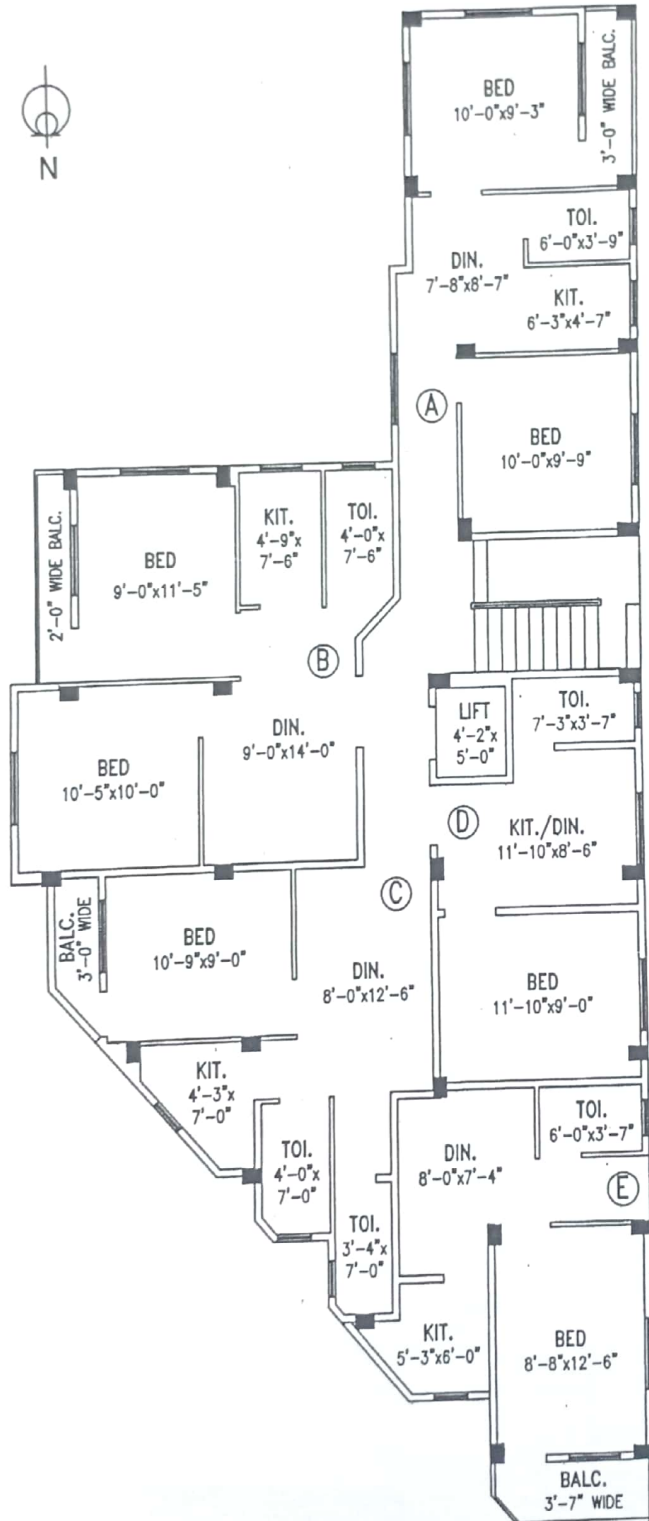

2882 sqt

267.84 sqm

Area Statement of Land and Building

<u>Total Build up Area</u>	<u>Total carpet Area</u>	<u>Total Cover Area</u>
10737 sqt	6402 sqt	8590 sqt
997.86 sq.m	594.98 sq.m	798.32 sq.m

DEB REALITY

Subraj Mukherjee
Proprietor

FLAT AREA								
FLAT MKD.	FLAT TYP.	CARPET AREA (SFT.)	BALC. AREA (SFT.)	COV. AREA (SFT.)	COM. AREA (SFT.)	TOTAL COV. AREA (SFT.)	SUPER-BUILT AREA (25%)	TOTAL SALABLE AREA (SFT.)
(A)	2BHK	340	27	395	50	445	111	556
(B)	2BHK	393	24	460	60	520	130	650
(C)	1BHK	306	22	367	47	414	104	518
(D)	1BHK	225	00	256	33	289	73	362
(E)	1BHK	222	72	326	00	326	82	408

GROUND FLOOR PLAN

DEB REALITY
Debnaj Mukherjee
 Proprietor

FLAT AREA								
FLAT MKD.	FLAT TYP.	CARPET AREA (SFT.)	BALC. AREA (SFT.)	COV. AREA (SFT.)	COM. AREA (SFT.)	TOTAL COV. AREA (SFT.)	SUPER-BUILT AREA (25%)	TOTAL SALABLE AREA (SFT.)
(A)	2-R	390	30	480	42	522	130	652
(B)	2-R	400	35	485	43	528	132	660
(C)	2-R	277	27	350	31	381	95	476
(D)	2-R	556	73	706	64	770	192	962

FIRST FLOOR PLAN

DEB REALIT

Debnig Mukherjee
Proprietor

FLAT AREA

FLAT MKD.	FLAT TYP.	CARPET AREA (SFT.)	BALC. AREA (SFT.)	COV. AREA (SFT.)	COM. AREA (SFT.)	TOTAL COV. AREA (SFT.)	SUPER-BUILT AREA (25%)	TOTAL SALABLE AREA (SFT.)
(A)	2-R	390	30	480	42	522	130	652
(B)	2-R	400	35	485	43	528	132	660
(C)	2-R	406	31	500	44	544	136	680
(D)	2-R	452	40	556	48	604	151	755