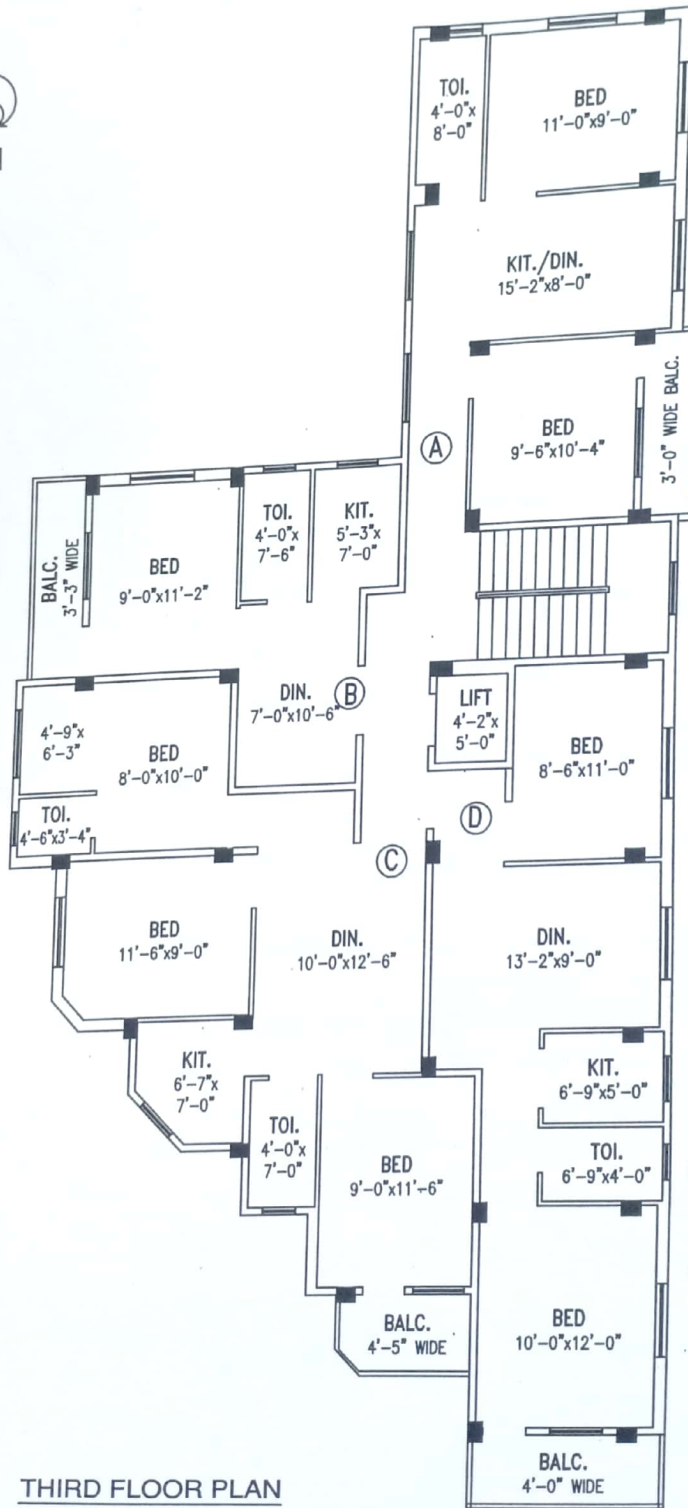

2882 sqt

267.84 sqm

Area Statement of Land and Building

<u>Total Build up Area</u>	<u>Total carpet Area</u>	<u>Total Cover Area</u>
10737 sqt	6402 sqt	8590 sqt
997.86 sq.m	594.98 sq.m	798.32 sq.m

DEB REALITY

GROUND FLOOR PLAN

DEB REALITY
Debnaj Mukherjee
 Proprietor

FLAT AREA								
FLAT MKD.	FLAT TYP.	CARPET AREA (SFT.)	BALC. AREA (SFT.)	COV. AREA (SFT.)	COM. AREA (SFT.)	TOTAL COV. AREA (SFT.)	SUPER-BUILT AREA (25%)	TOTAL SALABLE AREA (SFT.)
(A)	2-R	390	30	480	42	522	130	652
(B)	2-R	400	35	485	43	528	132	660
(C)	2-R	277	27	350	31	381	95	476
(D)	2-R	556	73	706	64	770	192	962

FIRST FLOOR PLAN

DEB REALIT

Debnig Mukherjee
Proprietor

FLAT AREA

FLAT MKD.	FLAT TYP.	CARPET AREA (SFT.)	BALC. AREA (SFT.)	COV. AREA (SFT.)	COM. AREA (SFT.)	TOTAL COV. AREA (SFT.)	SUPER-BUILT AREA (25%)	TOTAL SALABLE AREA (SFT.)
(A)	2-R	390	30	480	42	522	130	652
(B)	2-R	400	35	485	43	528	132	660
(C)	2-R	406	31	500	44	544	136	680
(D)	2-R	452	40	556	48	604	151	755

DEB REALITY

Debroy Mukherjee
Proprietor

FLOOR PLAN

FLAT AREA

FLAT MKD.	FLAT TYP.	CARPET AREA (SFT.)	BALC. AREA (SFT.)	COV. AREA (SFT.)	COM. AREA (SFT.)	TOTAL COV. AREA (SFT.)	SUPER-BUILT AREA (25%)	TOTAL SALABLE AREA (SFT.)
(A)	2BHK	390	30	480	42	522	130	652
(B)	1BHK	247	38	320	28	348	87	435
(C)	3BHK	556	34	665	58	723	181	904
(D)	2BHK	452	40	556	48	604	151	755